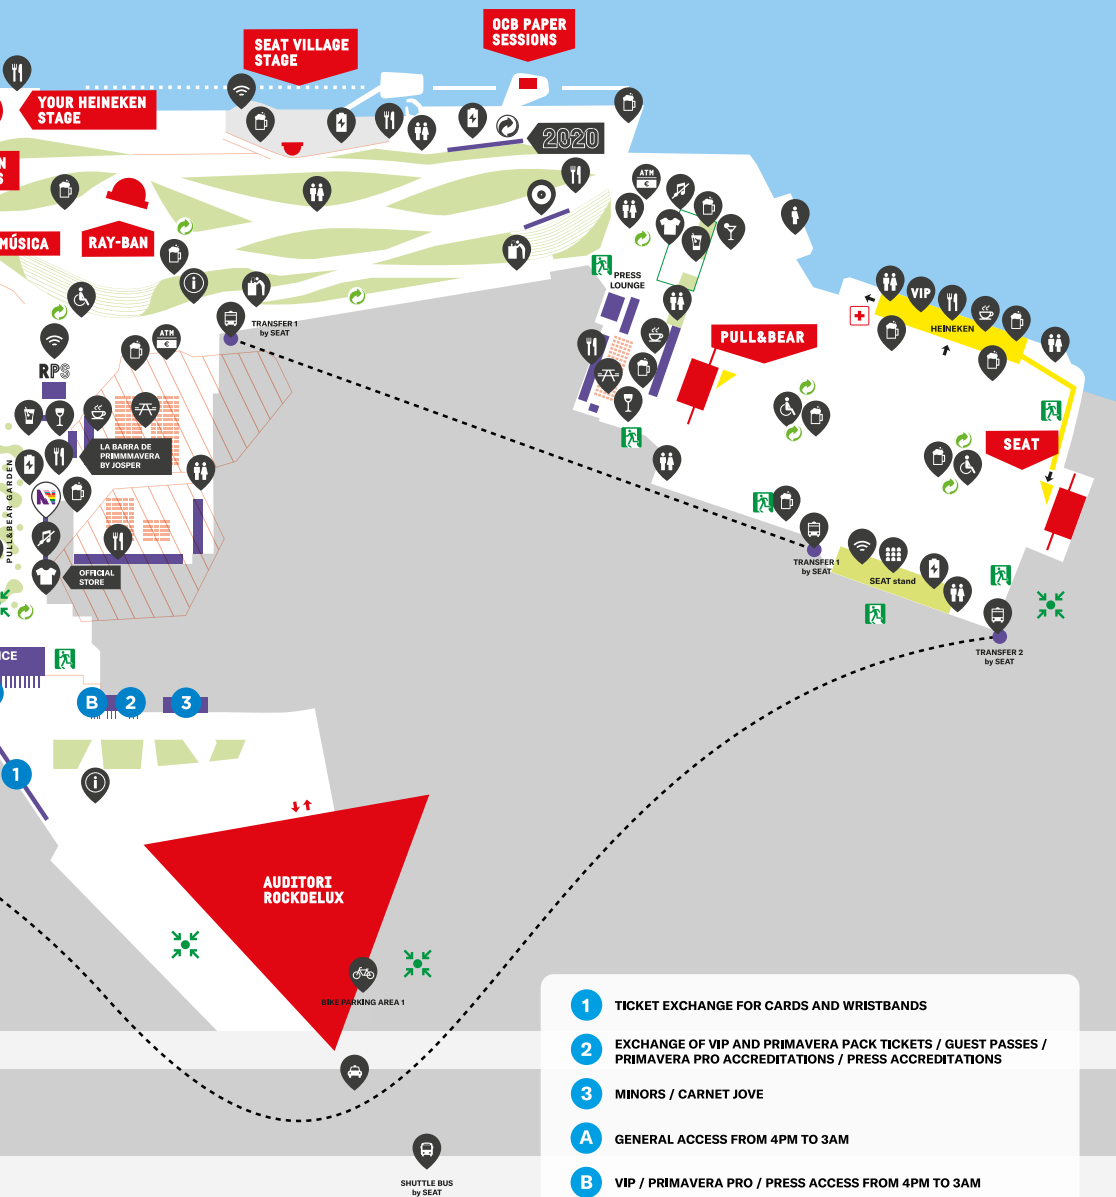

- **1** TICKET EXCHANGE FOR CARDS AND WRISTBANDS
- **2** EXCHANGE OF VIP AND PRIMAVERA PACK TICKETS / GUEST PASSES / PRIMAVERA PRO ACCREDITATIONS / PRESS ACCREDITATIONS
- **3** MINORS / CARNET JOVE
- **A** GENERAL ACCESS FROM 4PM TO 3AM
- **B** VIP / PRIMAVERA PRO / PRESS ACCESS FROM 4PM TO 3AM
- **C** PRIMAVERA BITS MORNING ACCESS FROM 2PM TO 4PM
- **D** PRIMAVERA BITS ACCESS FROM 4PM