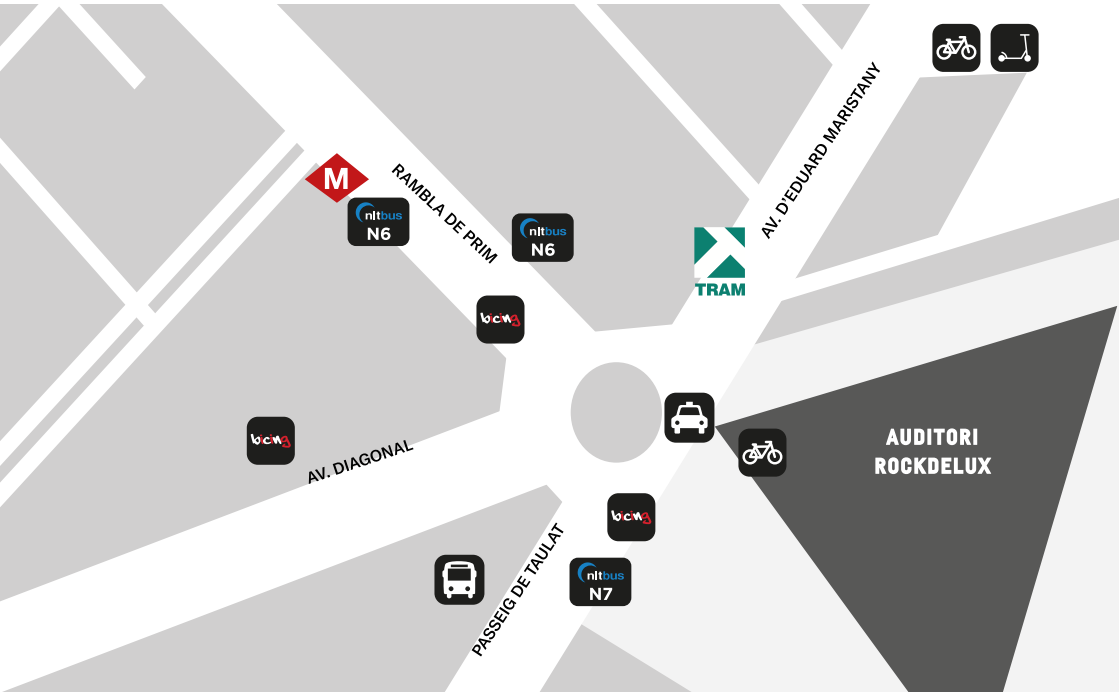

 **TAXIS**
Taximés: 933 300 300
Barcelona Radio Taxi: 936 936 936

PRIMAVERA ALS CLUBS

Sala Apolo / La (2) de Apolo (Nou de la Rambla, 113)

 **METRO**
Paral·lel (L2, L3)

 **BUS**
21, 88, 120, 121, D20, D50, H14, V11
Nit Bus / Bus nocturno / Night bus: N0, N6

 **BICING**
(50) Av. Paral·lel, 54 / (427) C/ De Sant Pau, 119. Ronda St Pau, 2 / (232) C/ Vilà i VIIà, 45

	INFO LOST&FOUND		minimúsica CHILDREN'S PLAY AREA		ATM
	MEDICAL SERVICE		RECORD FAIR		DRINKS
	EMERGENCY EXIT		MERCHANDISING		COCKTAIL BEEFEATER
	MEETING POINT		EAR PLUGS SALE		APEROL SPRITZ
	AREA RESERVED FOR PEOPLE WITH REDUCED MOBILITY		CLOAKROOM		COFFEE
	WC		MOBILE RECHARGE POINT		WINE
	NOBODY IS NORMAL INFORMATION AND ASSISTANCE IN CASE OF ANY GENDER-BASED DISCRIMINATION		LIFEGUARD		FOOD
	RECYCLING POINT		LOCKERS CHANGING ROOMS		TRANSFERS by SEAT
	CUP COLLECTION		SWIMMING AREA 14:00 - 20:00		TRANSFER 1 18:00 - 03:00
					TRANSFER 2 20:00 - 02:15
					TRANSFER 3 17:45 - 04:00
					FLATSTOCK

BIKE PARKING AREA 2

- 1** TICKET EXCHANGE FOR CARDS AND WRISTBANDS
- 2** EXCHANGE OF VIP AND PRIMAVERA PACK TICKETS / GUEST PASSES / PRIMAVERA PRO ACCREDITATIONS / PRESS ACCREDITATIONS
- 3** MINORS / CARNET JOVE
- A** GENERAL ACCESS FROM 4PM TO 3AM
- B** VIP / PRIMAVERA PRO / PRESS ACCESS FROM 4PM TO 3AM
- C** PRIMAVERA BITS MORNING ACCESS FROM 2PM TO 4PM
- D** PRIMAVERA BITS ACCESS FROM 4PM

BRING ME BACK HOME

Public transport map to leave parc del fòrum.

 **TRAM (Fòrum)**
From Thursday to Sunday: 24h service

 **METRO (El Maresme - Fòrum)**
From Sunday to Thursday: 05:00am to 12:00am / Friday: 05:00am to 02:00am / Saturday: 24h service