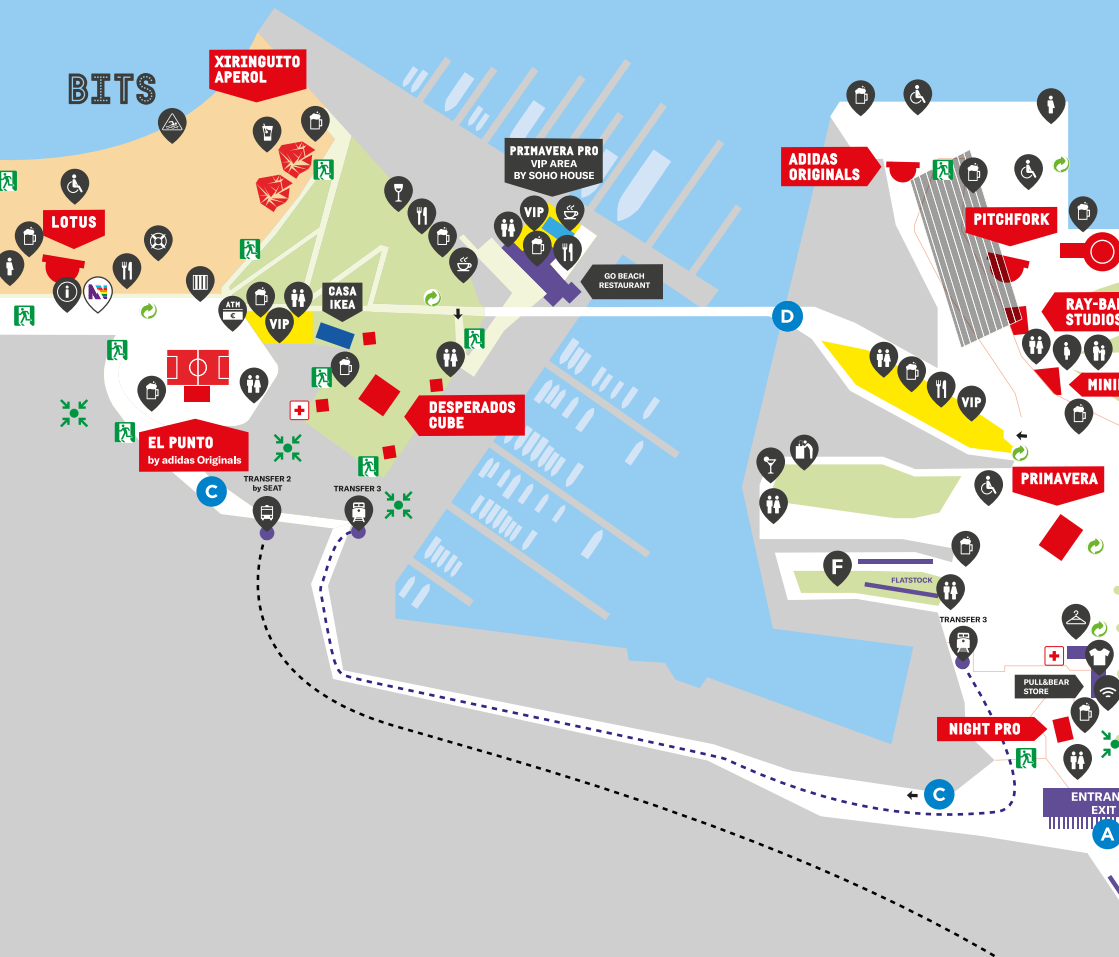

 **BICING**
(58) Pl. dels Àngels (MACBA) / (59) Pl. dels Àngels (MACBA) / (51) Pl. Vicenç Martorell
(395) Pl. Catalunya, 22 / (63) Pl. Catalunya, 7 / (62) Pl. Catalunya, 5 / (55) La Rambla, 80
(79) Pl Universitat / (78) Pl Universitat / Aribau / (381) C/ Agustí Duran i Sanpere, 10
(388) C/ Riera Alta, 6

 **TAXIS**
Taximés: 933 300 300
Barcelona Radio Taxi: 936 936 936

PRIMAVERA ALS CLUBS

Sala Apolo / La (2) de Apolo (Nou de la Rambla, 113)

 **METRO**
Paral·lel (L2, L3)

 **BUS**
21, 88, 120, 121, D20, D50, H14, V11
Nit Bus / Bus nocturno / Night bus: N0, N6

 **BICING**
(50) Av. Paral·lel, 54 / (427) C/ De Sant Pau, 119. Ronda St Pau, 2 / (232) C/ Vilà i VIIà, 45

	INFO LOST&FOUND		minimúsica CHILDREN'S PLAY AREA		ATM
	MEDICAL SERVICE		RECORD FAIR		DRINKS
	EMERGENCY EXIT		MERCHANDISING		COCKTAIL BEEFEATER
	MEETING POINT		EAR PLUGS SALE		APEROL SPRITZ
	AREA RESERVED FOR PEOPLE WITH REDUCED MOBILITY		CLOAKROOM		COFFEE
	WC		MOBILE RECHARGE POINT		WINE
	NOBODY IS NORMAL INFORMATION AND ASSISTANCE IN CASE OF ANY GENDER-BASED DISCRIMINATION		LIFEGUARD		FOOD
	RECYCLING POINT		LOCKERS CHANGING ROOMS		TRANSFERS by SEAT
	CUP COLLECTION		SWIMMING AREA 14:00 - 20:00		TRANSFER 1 18:00 - 03:00
					TRANSFER 2 20:00 - 02:15
					TRANSFER 3 17:45 - 04:00
					FLATSTOCK